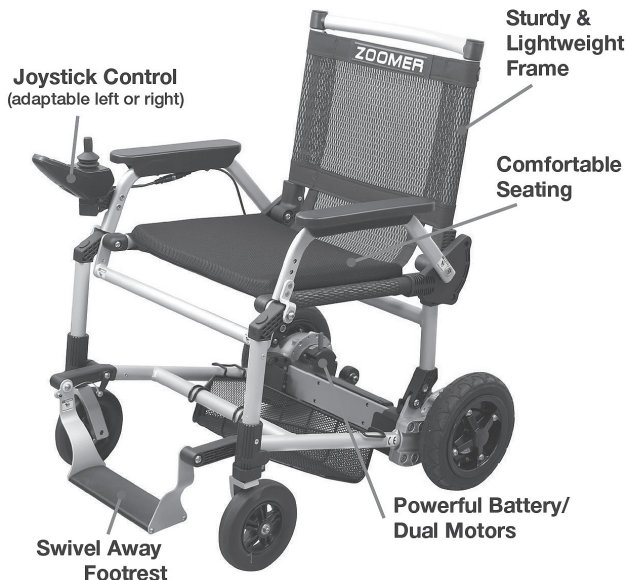

“I haven’t been this excited since I got my first bicycle!”

Introducing *ZOOMER!*

The portable, folding, battery-powered chair that offers easy one-handed operation

Remember when you were a child and got your first bicycle? I do. It gave me a sense of independence . . . I felt like I could go anywhere, and it was so much easier and more enjoyable than walking. Well, at my age, that bike wouldn’t do me much good. Fortunately, there’s a new invention that gives me the freedom and independence to go wherever I want . . . safely and easily. It’s called the *Zoomer*, and it’s changed my life.

My Zoomer is a delight to ride! It has increased my mobility in my apartment, my opportunities to enjoy the out-of-doors, and enabled me to visit the homes of my children for longer periods of time. The various speeds of it match my need for safety, it is easy to turn, and I am most pleased with the freedom of movement it gives me.

Sincerely, A. Macon, Williamsburg, VA

After just one trip around your home in the *Zoomer*, you’ll marvel at how easy it is to navigate. It is designed to maneuver in tight spaces like doorways, between furniture, and around corners. It can go over thresholds and works great on any kind of floor or carpet. It’s not bulky or cumbersome, so it can roll right up to a table or desk- there’s no need to transfer to a chair. Its sturdy yet lightweight aluminum frame makes it durable and comfortable. Its dual motors power it at up to 3.7 miles per hour and its automatic electromagnetic brakes